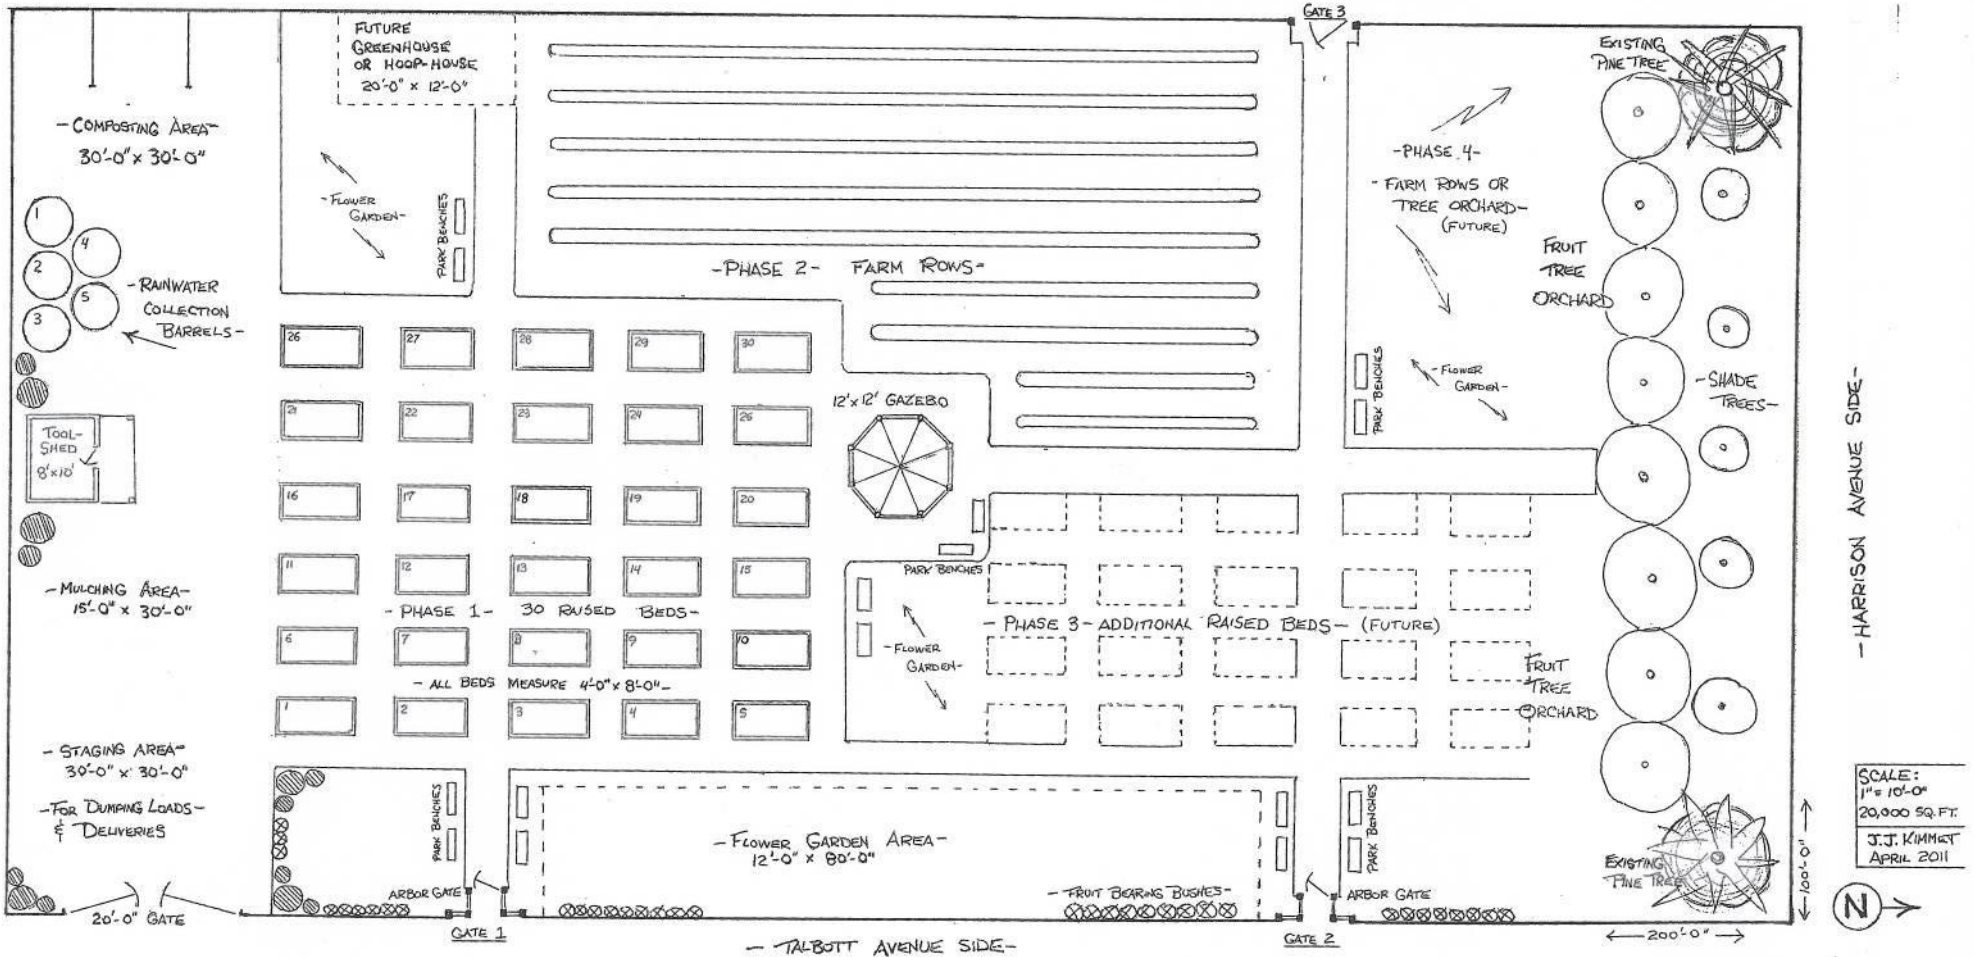

- WESTWOOD COMMUNITY GARDENS -  
2163 HARRISON AVENUE - CINCINNATI

- HARRISON PAVILION RETIREMENT HOME SIDE -

SCALE:  
1" = 10'-0"  
20,000 SQ. FT.  
J.J. KIMMET  
APRIL 2011